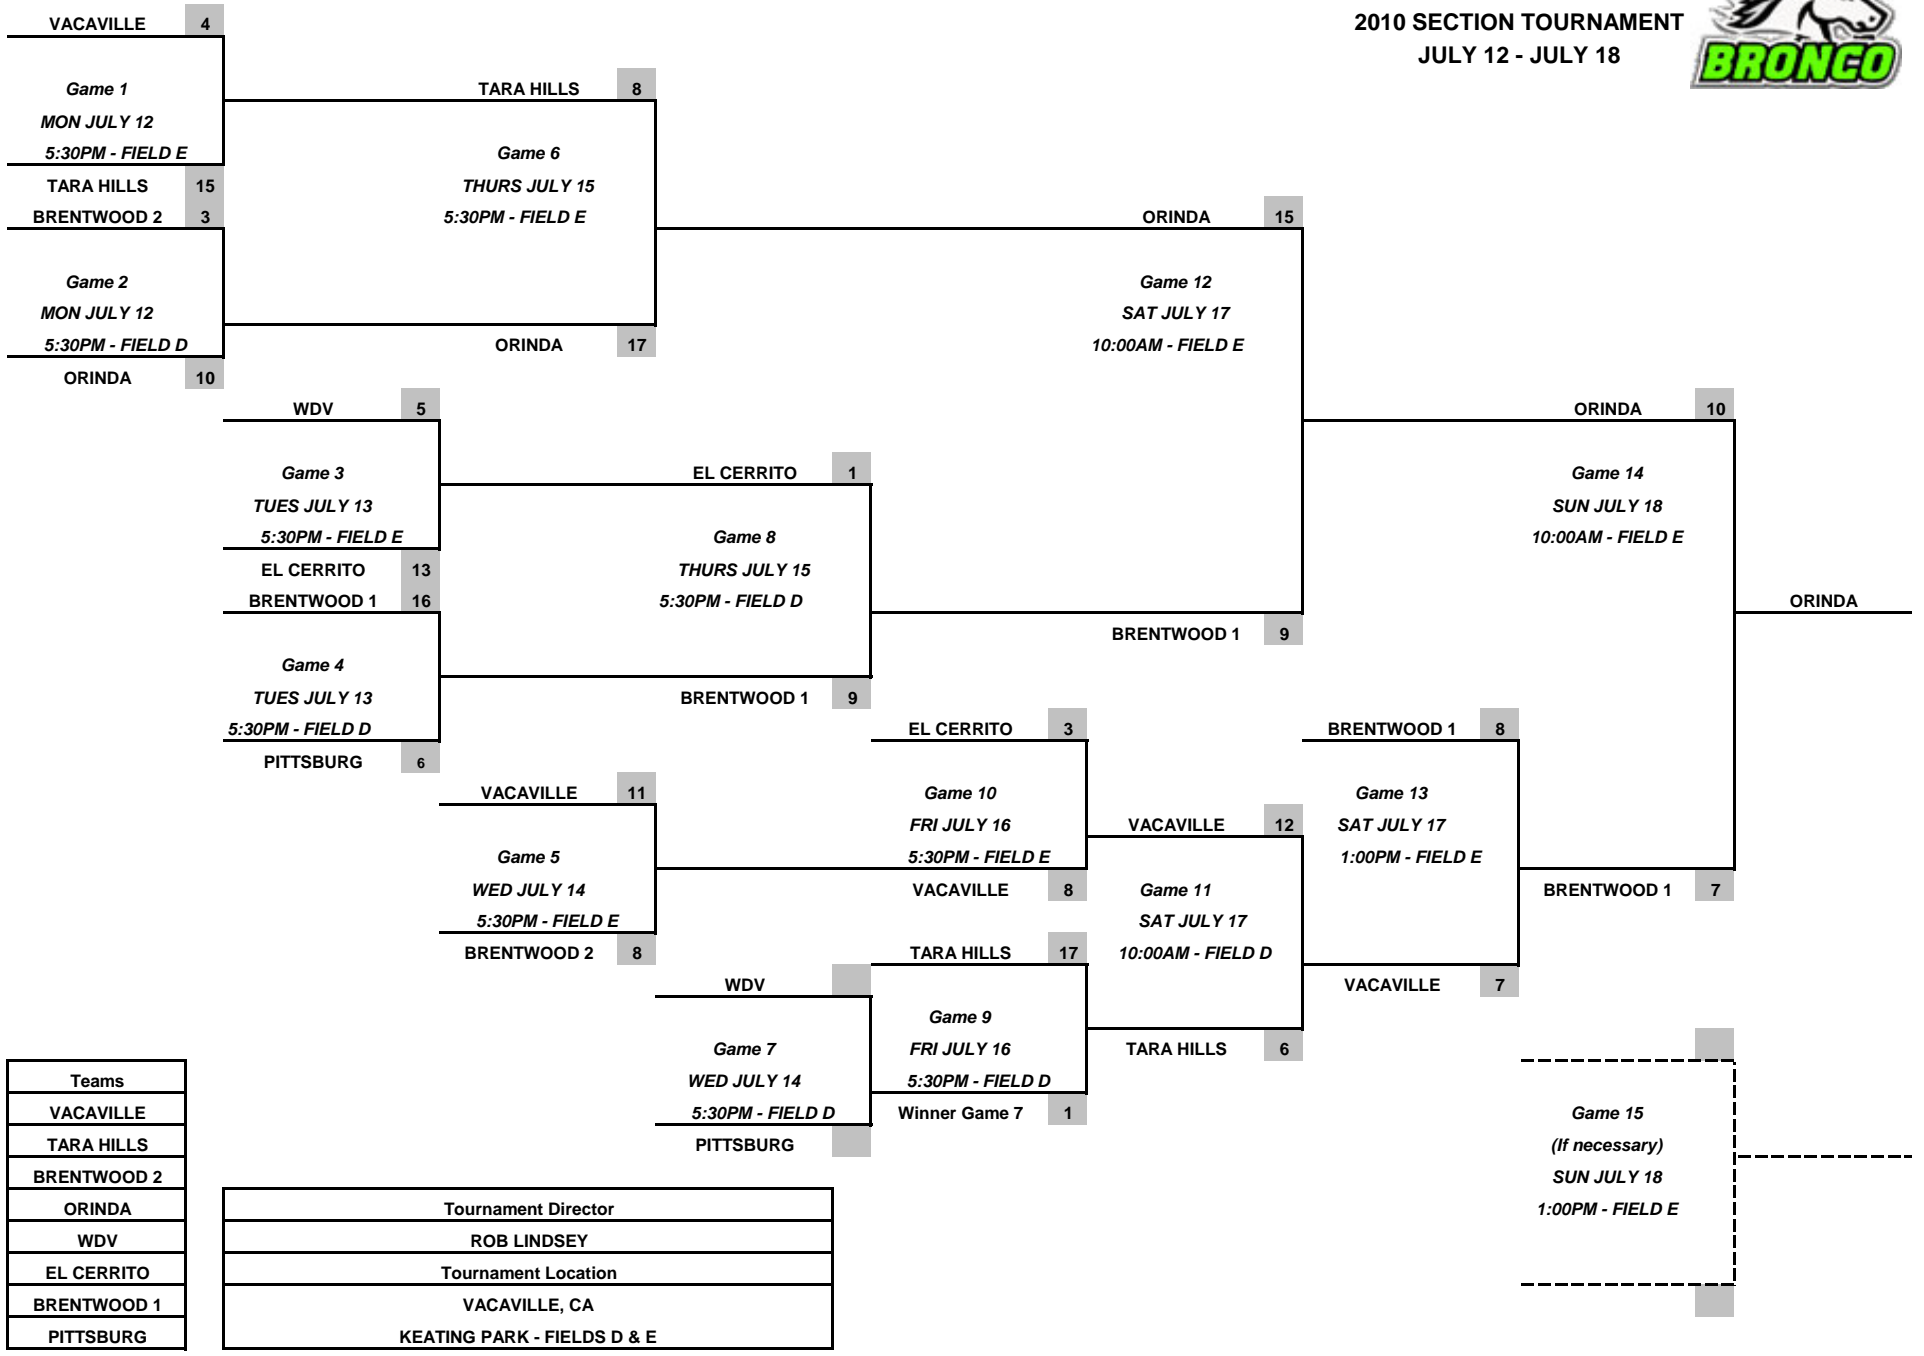

**8 TEAM
DOUBLE ELIMINATION
2010 SECTION TOURNAMENT
JULY 12 - JULY 18**

Teams
VACAVILLE
TARA HILLS
BRENTWOOD 2
ORINDA
WDV
EL CERRITO
BRENTWOOD 1
PITTSBURG

Tournament Director
ROB LINDSEY
Tournament Location
VACAVILLE, CA
KEATING PARK - FIELDS D & E