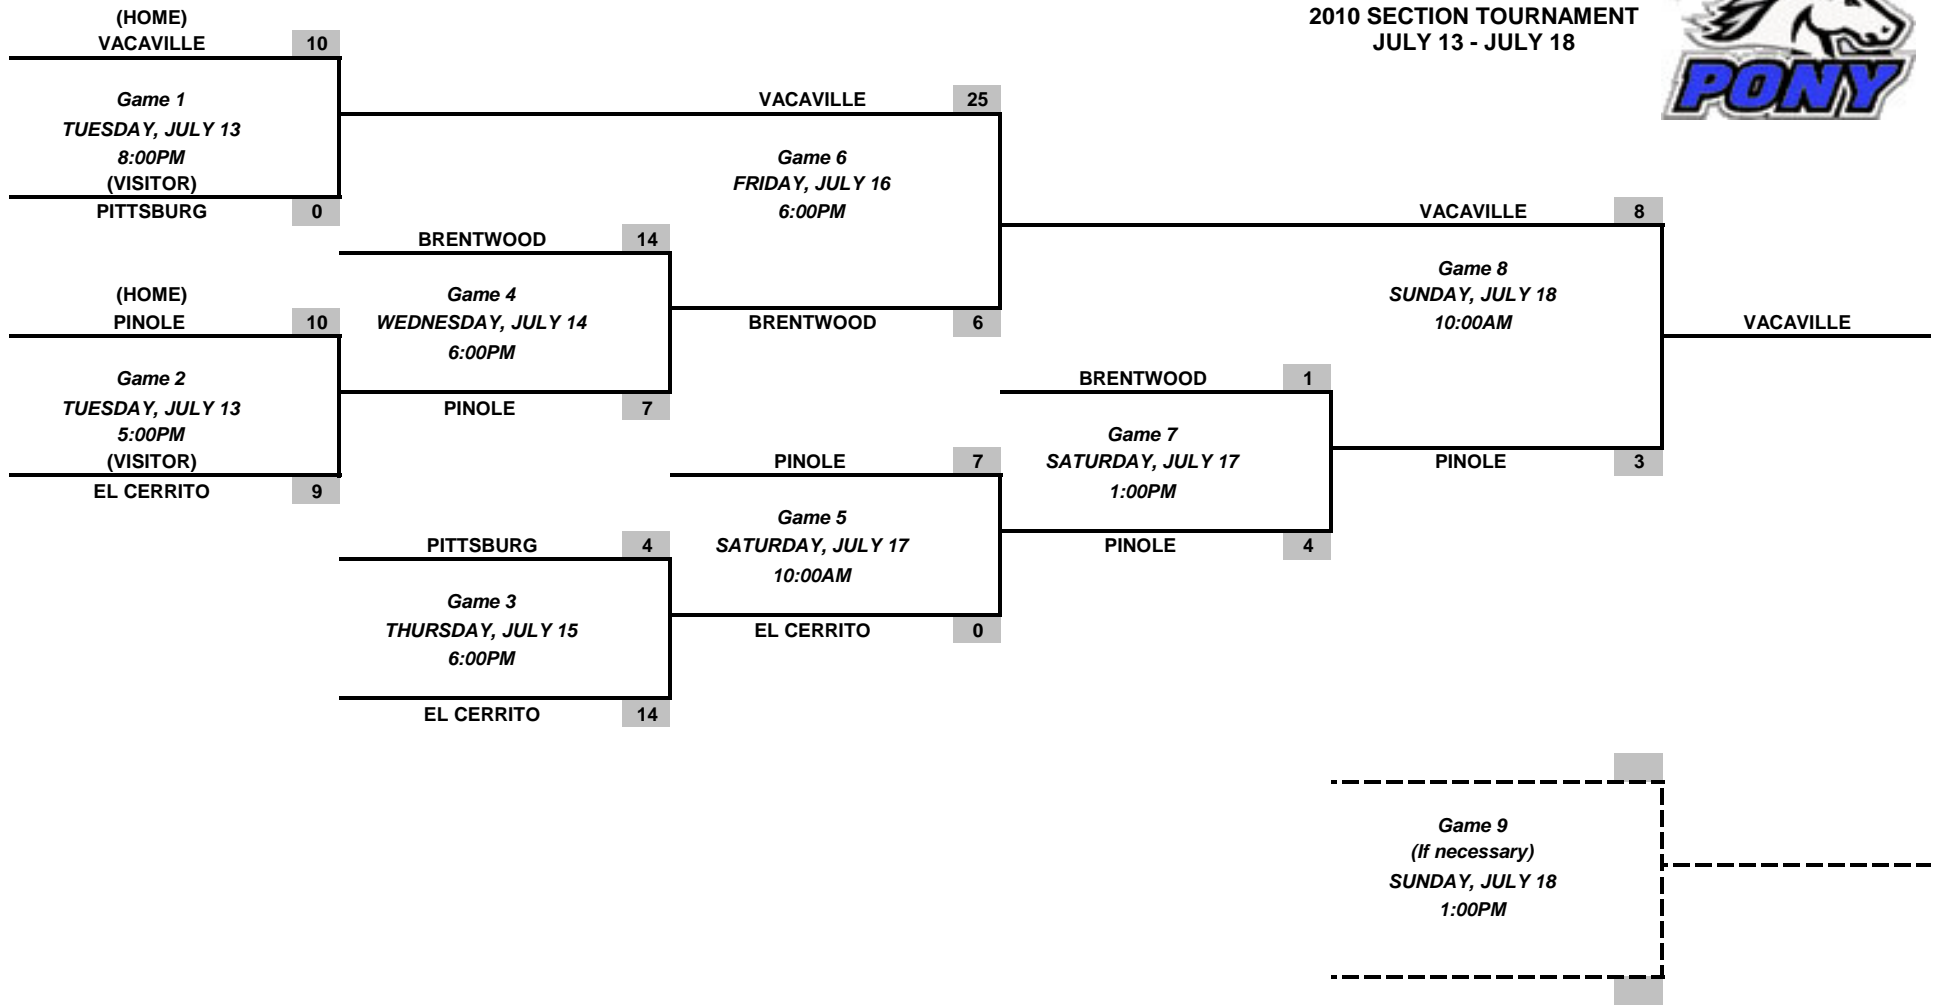

5 TEAM
DOUBLE ELIMINATION
2010 SECTION TOURNAMENT
JULY 13 - JULY 18

Teams
VACAVILLE
PITTSBURG
PINOLE
EL CERRITO
BRENTWOOD

Tournament Director
ROB LINDSEY
Tournament Location
VACAVILLE, CA
KEATING PARK - FIELD K2