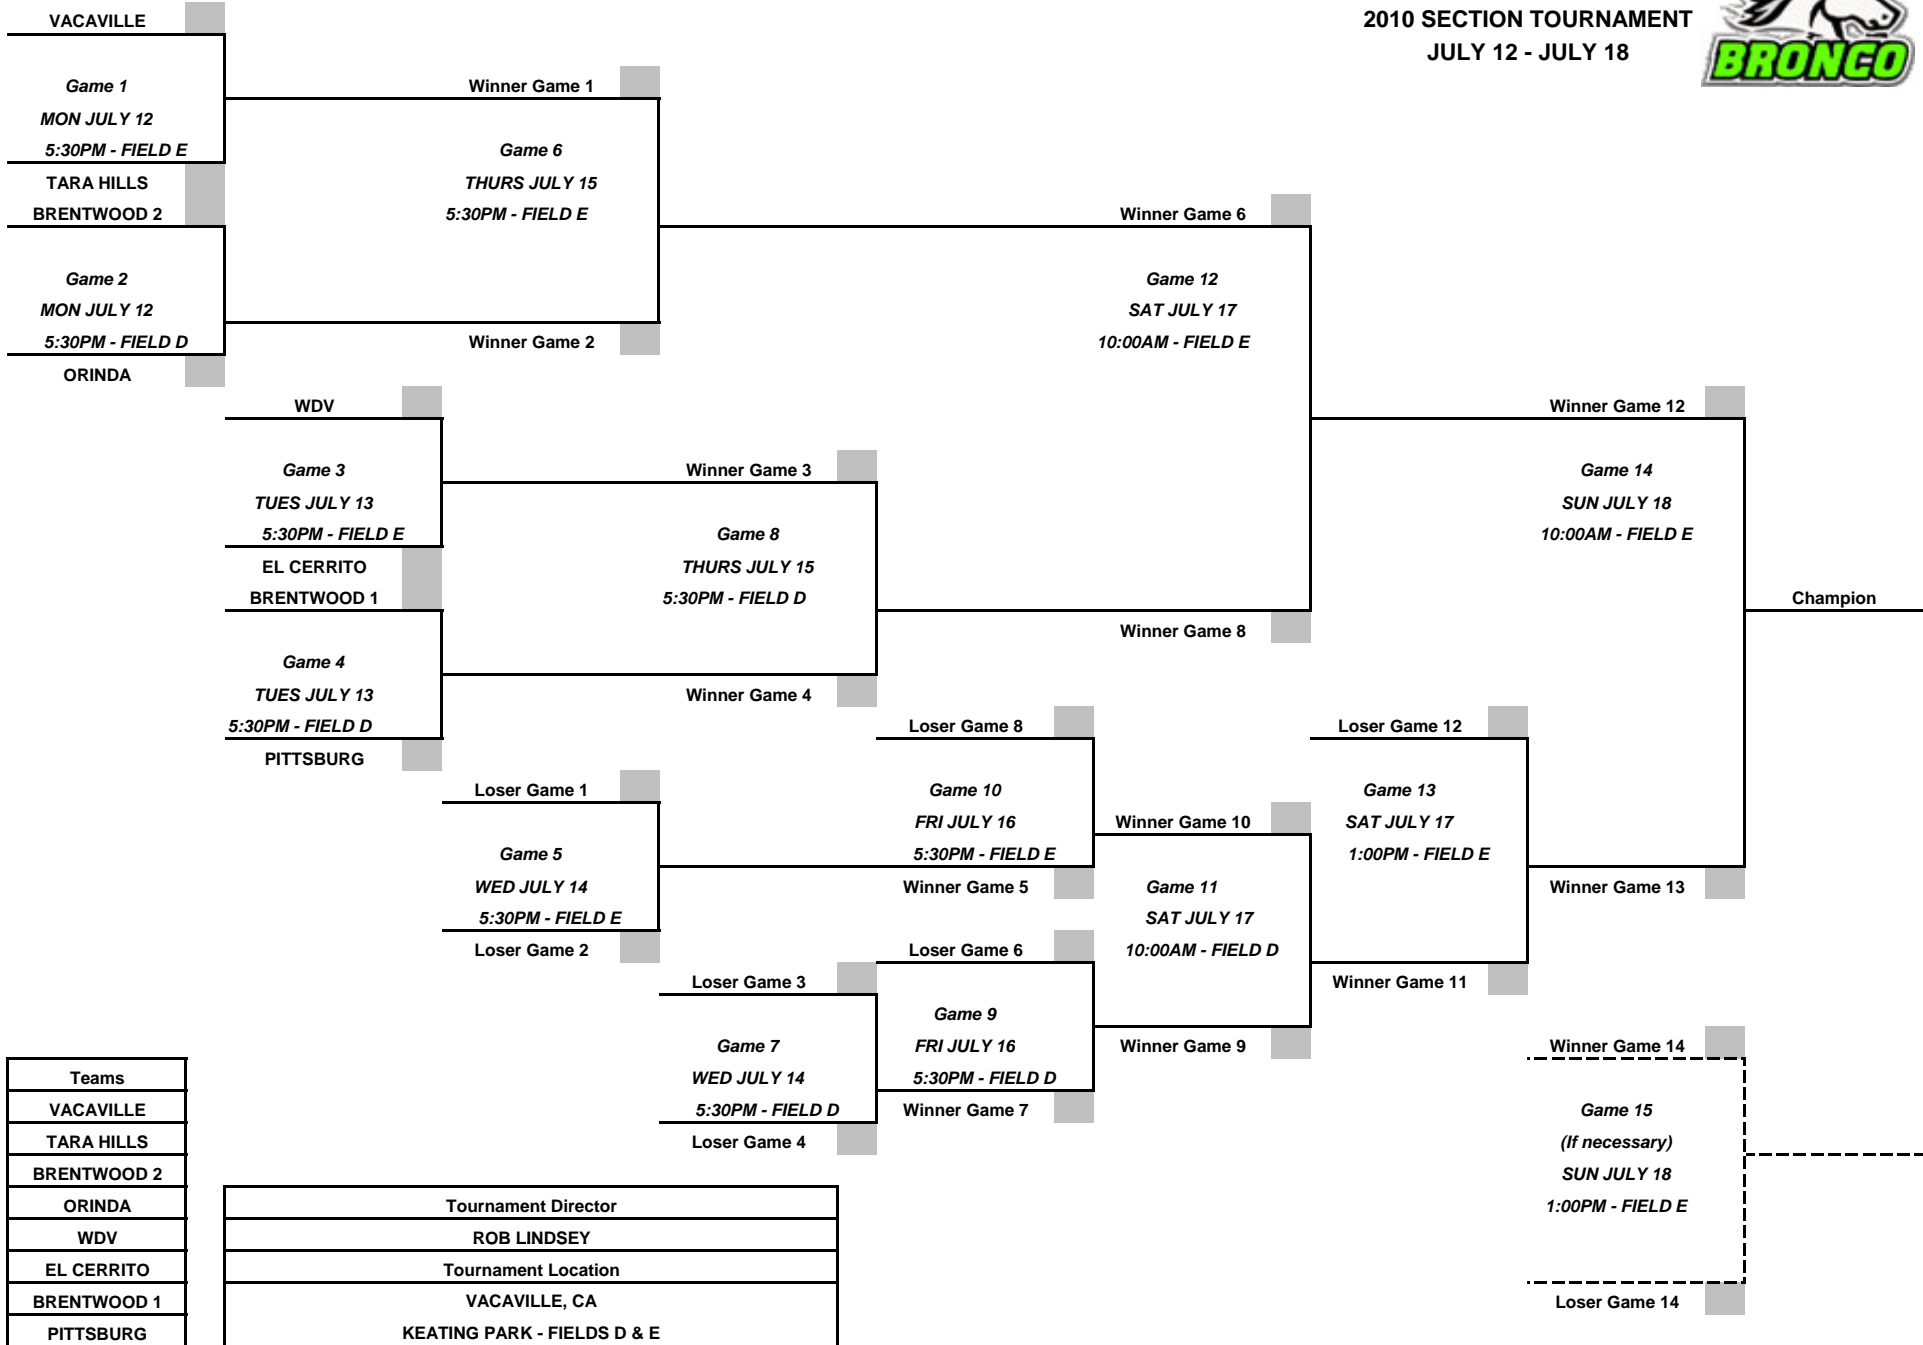

**8 TEAM
DOUBLE ELIMINATION
2010 SECTION TOURNAMENT
JULY 12 - JULY 18**

Teams
VACAVILLE
TARA HILLS
BRENTWOOD 2
ORINDA
WDV
EL CERRITO
BRENTWOOD 1
PITTSBURG

Tournament Director
ROB LINDSEY
Tournament Location
VACAVILLE, CA
KEATING PARK - FIELDS D & E