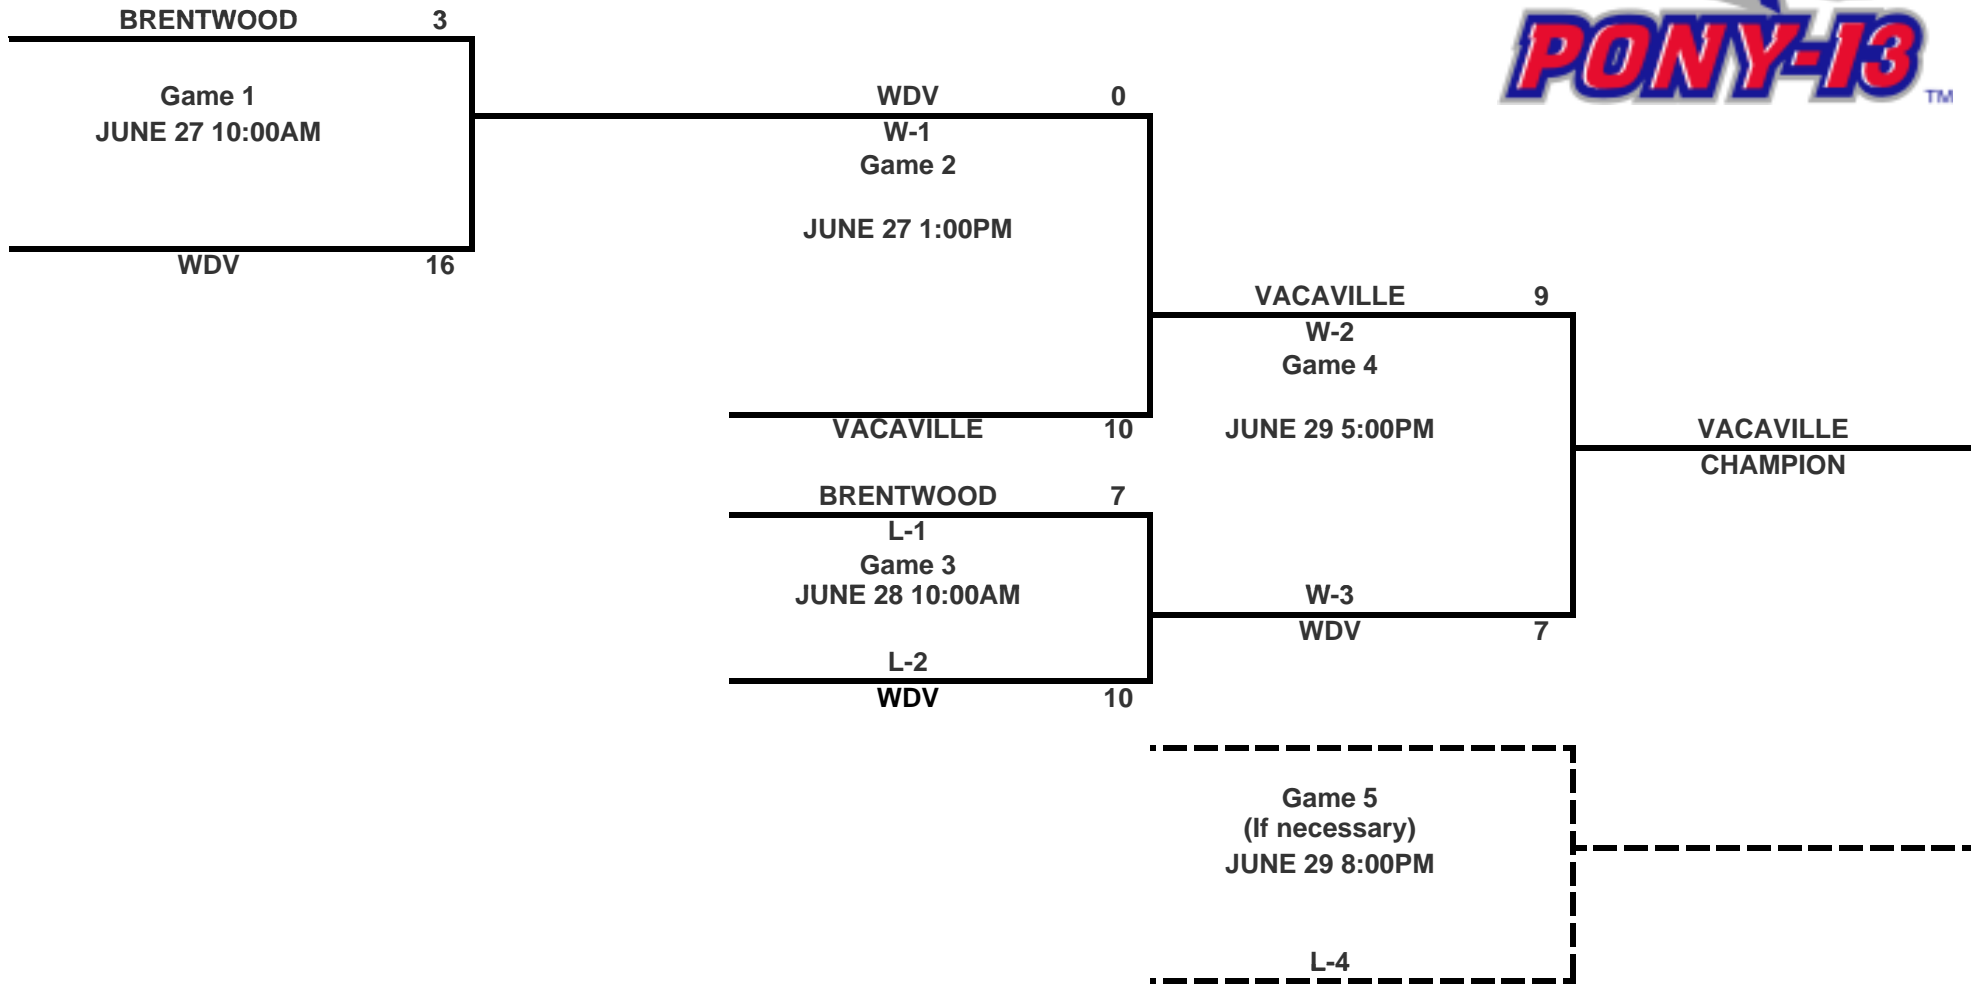

**THREE TEAM  
DOUBLE ELIMINATION  
2009 SECTION TOURNAMENT**

Teams
BRENTWOOD
WDV
VACAVILLE

Tournament Director
ROB LINDSEY

Tournament Location
KEATING PARK - FIELD K2 VACAVILLE