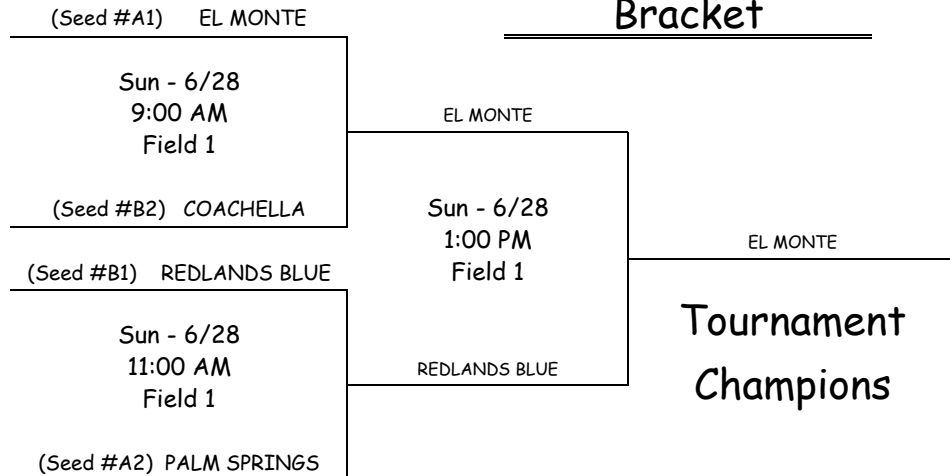

### San Bernardino, CA

Tournament Director - Brad Hubbard

	Game #	Time	Day-Date	Field	Team	Score	Team	Score
Pool	1	6:00 PM	Fri - 6/26	1	Guadalupe	4	Banning	11
	2	6:15 PM	Fri - 6/26	2	Redlands Blue	13	Colton	3
	3	9:00 AM	Sat - 6/27	1	Redlands Blue	14	Hemet	1
	4	9:00 AM	Sat - 6/27	2	Palm Springs	3	El Monte	8
	5	11:00 AM	Sat - 6/27	1	El Monte	13	Guadalupe	2
	6	11:00 AM	Sat - 6/27	2	Hemet	2	Coachella	16
	7	1:00 PM	Sat - 6/27	1	Banning	6	Palm Springs	12
Play	8	1:00 PM	Sat - 6/27	2	Coachella	4	Redlands Blue	9
	9	3:00 PM	Sat - 6/27	1	Colton	22	Hemet	9
	10	3:00 PM	Sat - 6/27	2	Guadalupe	5	Palm Springs	16
	11	5:00 PM	Sat - 6/27	1	El Monte	9	Banning	1
	12	5:00 PM	Sat - 6/27	1	Coachella	16	Colton	4

## Championship Bracket