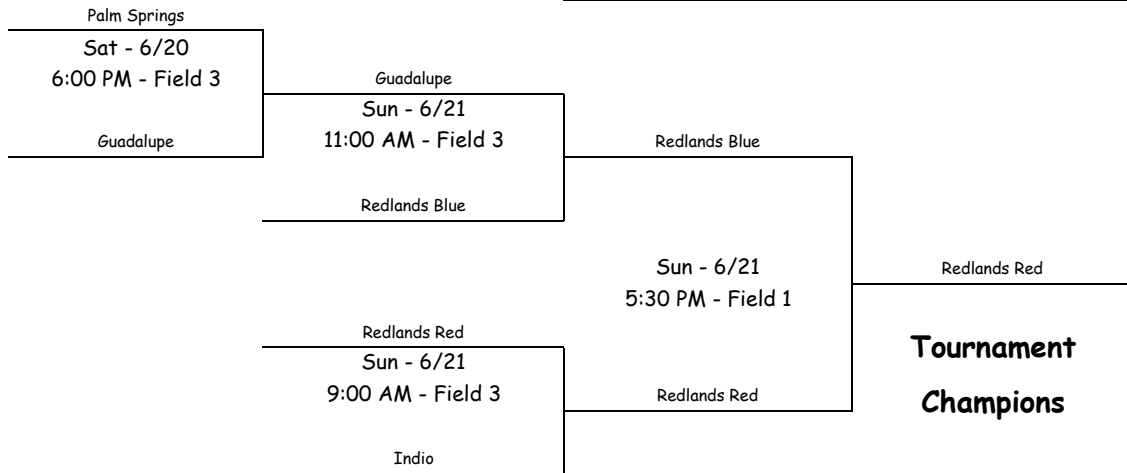

## Desert Region - 14U Division

Indio, CA

Tournament Directors - Brad Hubbard, Dana Robie

Pool	Game #	Time	Day-Date	Field	Visitor	Score	Home	Score
A	1	5:00 PM	Thu - 6/18	3	Coachella	1	Palm Springs	10
B	2	7:00 PM	Thu - 6/18	3	Palm Desert	3	Redlands Blue	7
C	3	5:00 PM	Fri - 6/19	3	Indio	11	Guadalupe	9
A	4	7:00 PM	Fri - 6/19	3	Redlands Red	10	Coachella	0
B	5	9:00 AM	Sat - 6/20	3	Banning	3	Palm Desert	3
C	6	11:00 AM	Sat - 6/20	1	Moreno Valley	9	Indio	11
A	7	11:30 AM	Sat - 6/20	3	Palm Springs	1	Redlands Red	1
B	8	1:30 PM	Sat - 6/20	3	Redlands Blue	12	Banning	2
C	9	3:30 PM	Sat - 6/20	3	Guadalupe	10	Moreno Valley	1

### Championship Bracket