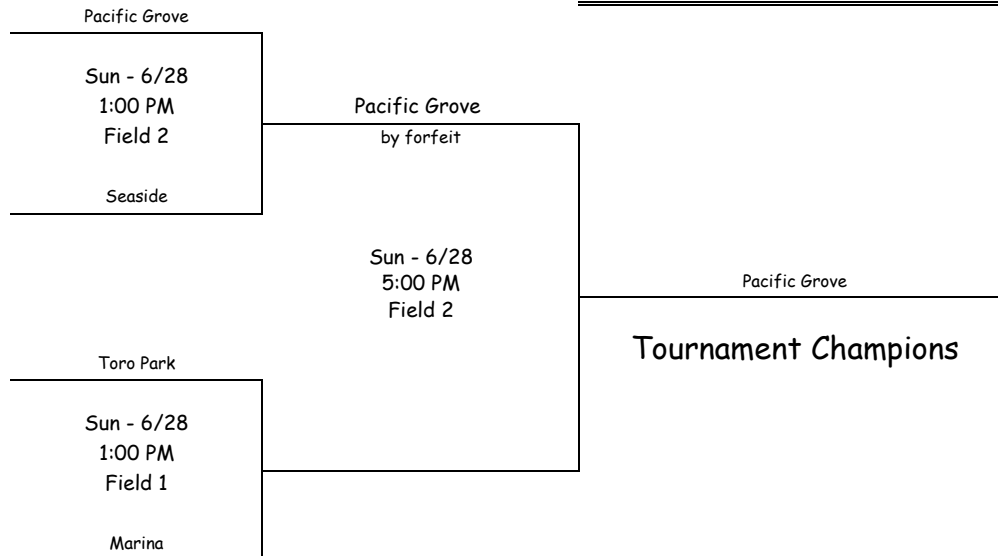

2009 PONY Softball Tournament

Coast Region - Marina, CA

12U Division

Tournament Director - Dana Robie

	Game #	Time	Day-Date	Field	Team	Score	Team	Score
Pool	1	5:30 PM	Thu - 6/25	2	Pacific Grove	14	Marina	0
	2	4:30 PM	Fri - 6/26	1	Marina	16	Seaside	0
	3	6:30 PM	Fri - 6/26	1	Toro Park	1	Pacific Grove	14
Play	4	9:00 AM	Sat - 6/27	1	Seaside	9	Toro Park	15
	5	1:00 PM	Sat - 6/27	1	Toro Park	0	Marina	10
	6	5:00 PM	Sat - 6/27	1	Pacific Grove	15	Seaside	1

Team	Win	Loss	Tie	W/L %	Total Runs Allowed	Seed
Marina	2	1		0.667	28	2
Seaside		3		0.000	46	4
Toro Park	1	2		0.333	33	3
Pacific Grove	3			1.000	2	1

Championship Bracket

Tournament Rules

1. Round-robin format for seeding into the Championship Game.
   1. Pool-play games can end in a tie.
   2. Ties count as 1/2 win and 1/2 loss.
2. Bracket seeding will be determined by:
   1. Best record; if tied, then
   2. Head to head record; if tied, then
   3. Fewest Runs allowed; if tied, then
   4. Coin flip.
3. "Mercy" rule will apply per PONY Rule 5, Section 4.
4. Coin-flip to determine Home/Visitor in all Pool-play games. The team listed first will call the toss and may choose to be the Home or Visitor team. Home team will occupy the 3rd Base dugout.
5. Lower-numbered seed will be the Home team in all Championship Bracket games.
6. Regulation game length - 7 innings.
   1. No inning can begin after 90 minutes have elapsed.
   2. The International Tie-breaker will apply.
7. A standard batting order or the DH/FP system may be used, but must be used for the entire game.