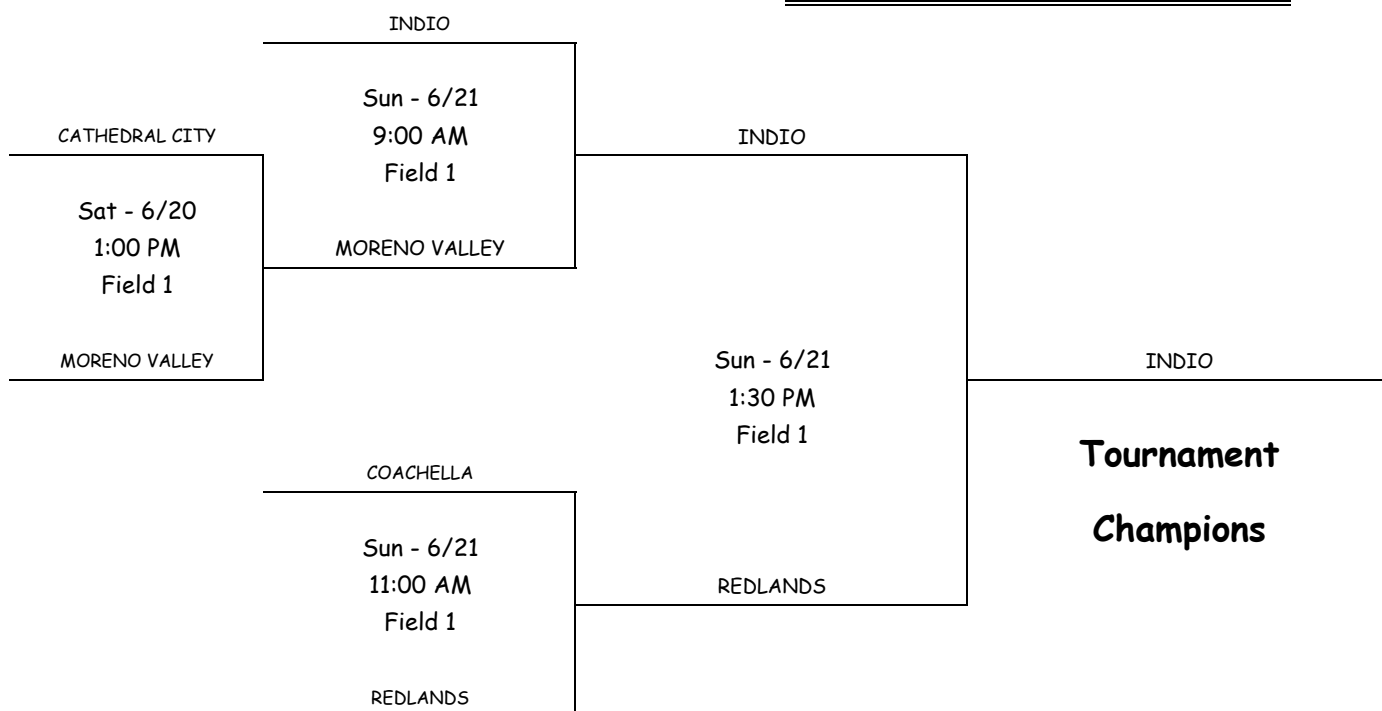

2009 PONY Softball Tournament

Desert Region - 8U Division

Indio, CA

Tournament Directors - Brad Hubbard, Dana Robie

Pool	Game #	Time	Day-Date	Field	Visitor	Score	Home	Score	
	Play	1	5:30 PM	Thu - 6/18	1	Coachella	10	Redlands	10
2		7:30 PM	Thu - 6/18	1	Indio	17	Moreno Valley	10	
3		5:30 PM	Fri - 6/19	1	Cathedral City	3	Indio	9	
4		7:30 PM	Fri - 6/19	1	Moreno Valley	15	Coachella	15	
5		9:00 AM	Sat - 6/20	1	Redlands	15	Cathedral City	6	

Team	Win	Loss	Tie	W/L %	Total Runs Allowed	Seed
Cathedral City		2		0.000	9 + 15 = 24	5
Coachella			2	0.500	10 + 15 = 25	3
Indio	2			1.000	10 + 3 = 13	1
Moreno Valley		1	1	0.250	17 + 15 = 32	4
Redlands	1		1	0.750	10 + 6 = 16	2

Championship Bracket