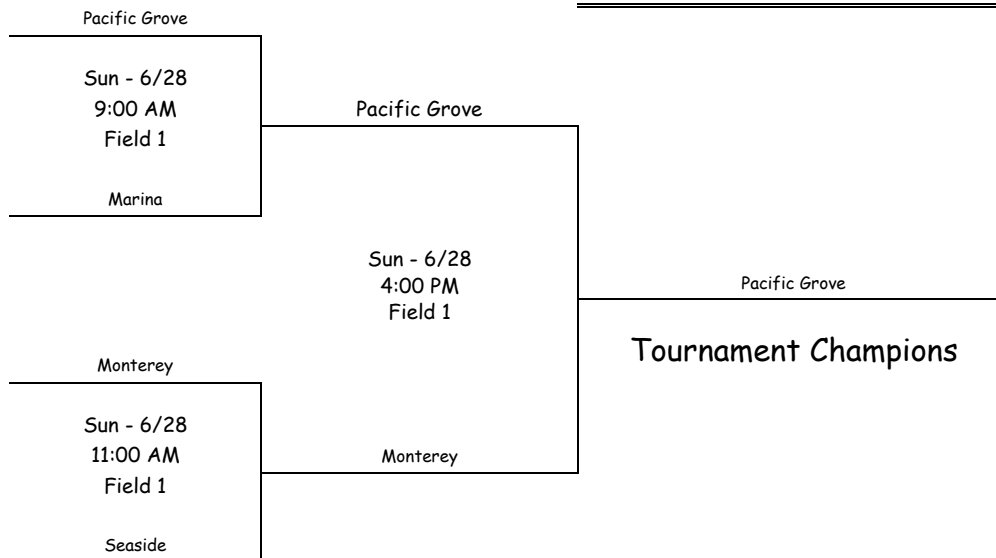

2009 PONY Softball Tournament

Coast Region - Marina, CA

10U Division

Tournament Director - Dana Robie

Pool	Game #	Time	Day-Date	Field	Team	Score	Team	Score
	1	4:30 PM	Thu - 6/25	1	Monterey	19	Pacific Grove	19
Play	2	6:30 PM	Thu - 6/25	1	Seaside	13	Marina	3
	3	11:00 PM	Sat - 6/27	1	Marina	0	Monterey	10
	4	11:00 AM	Sat - 6/27	2	Pacific Grove	18	Seaside	9
	5	3:00 PM	Sat - 6/27	1	Seaside	11	Monterey	9
	6	3:00 PM	Sat - 6/27	2	Pacific Grove	20	Marina	4

Team	Win	Loss	Tie	W/L %	Total Runs Allowed	Seed
Marina		3		0.000	43	4
Seaside	2	1		0.667	30	2
Monterey	1	1	1	0.500	30	3
Pacific Grove	2		1	0.833	32	1

Championship Bracket

Tournament Rules

1. Round-robin format for seeding into the Championship Game.
   1. Pool-play games can end in a tie.
   2. Ties count as 1/2 win and 1/2 loss.
2. Bracket seeding will be determined by:
   1. Best record; if tied, then
   2. Head to head record; if tied, then
   3. Fewest Runs allowed; if tied, then
   4. Coin flip.
3. "Mercy" rule will apply per PONY Rule 5, Section 4.
4. Coin-flip to determine Home/Visitor in all Pool-play games. The team listed first will call the toss and may choose to be the Home or Visitor team. Home team will occupy the 3rd Base dugout.
5. Lower-numbered seed will be the Home team in all Championship Bracket games.
6. Regulation game length - 6 innings.
   1. No inning can begin after 90 minutes have elapsed.
   2. The International Tie-breaker will apply.
7. A standard batting order or the DH/FP system may be used, but must be used for the entire game.