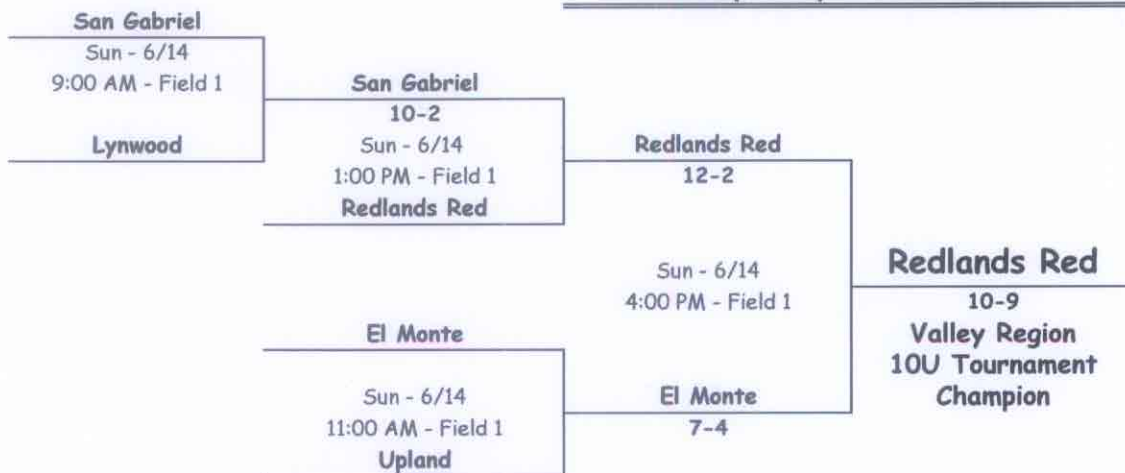

Championship Bracket Games