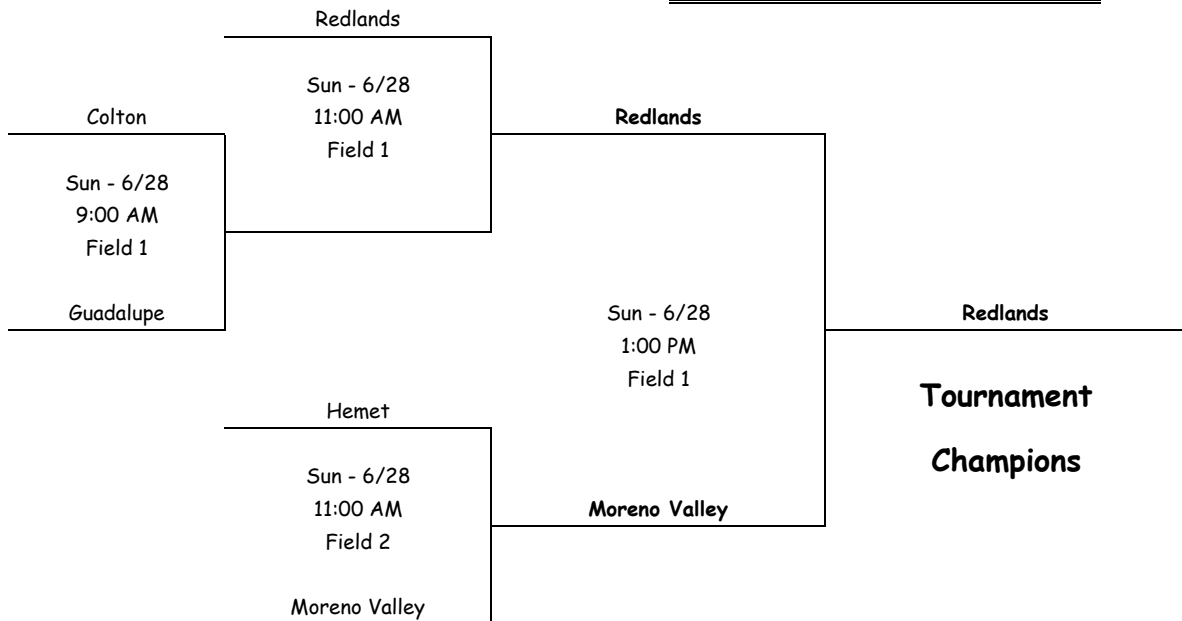

2009 PONY Softball Tournament

Inland Region - 8U Division

Colton, CA

Tournament Director - Glynda Clark, John Romero

Pool	Game #	Time	Day-Date	Field	Visitor	Score	Home	Score	
	Play	1	6:30 PM	Fri - 6/26	1	Colton	0	Redlands	13
2		6:00 PM	Fri - 6/26	2	Guadalupe	1	Moreno Valley	15	
3		9:00 AM	Sat - 6/27	1	Hemet	15	Colton	10	
4		9:00 AM	Sat - 6/27	2	Redlands	12	Guadalupe	8	
5		11:00 AM	Sat - 6/27	1	Moreno Valley	12	Hemet	10	

Team	Win	Loss	Tie	W/L %	Total Runs Allowed	Seed
Colton		2		0.000	28	5
Guadalupe		2		0.000	27	4
Hemet	1	1		0.500	22	3
Moreno Valley	2			1.000	11	2
Redlands	2			1.000	8	1

Championship Bracket

Tournament Rules

1. Round-robin format for seeding into the Championship Game.
  - a) Pool-play games can end in a tie.
  - b) Ties count as 1/2 win and 1/2 loss.
2. Bracket seeding will be determined by:
  - a) Best record; if tied, then
  - b) Head to head record; if tied, then
  - c) Fewest Runs allowed; if tied, then
  - d) Coin flip.
3. Coin flip for Home team in all Championship Bracket games.
4. Regulation game length - 6 innings.
  - a) No inning can begin after 90 minutes have elapsed.
  - b) If time remains after regulation, the International Tie-breaker will apply.
5. "Mercy" rule will apply per PONY Rule 5, Section 4.