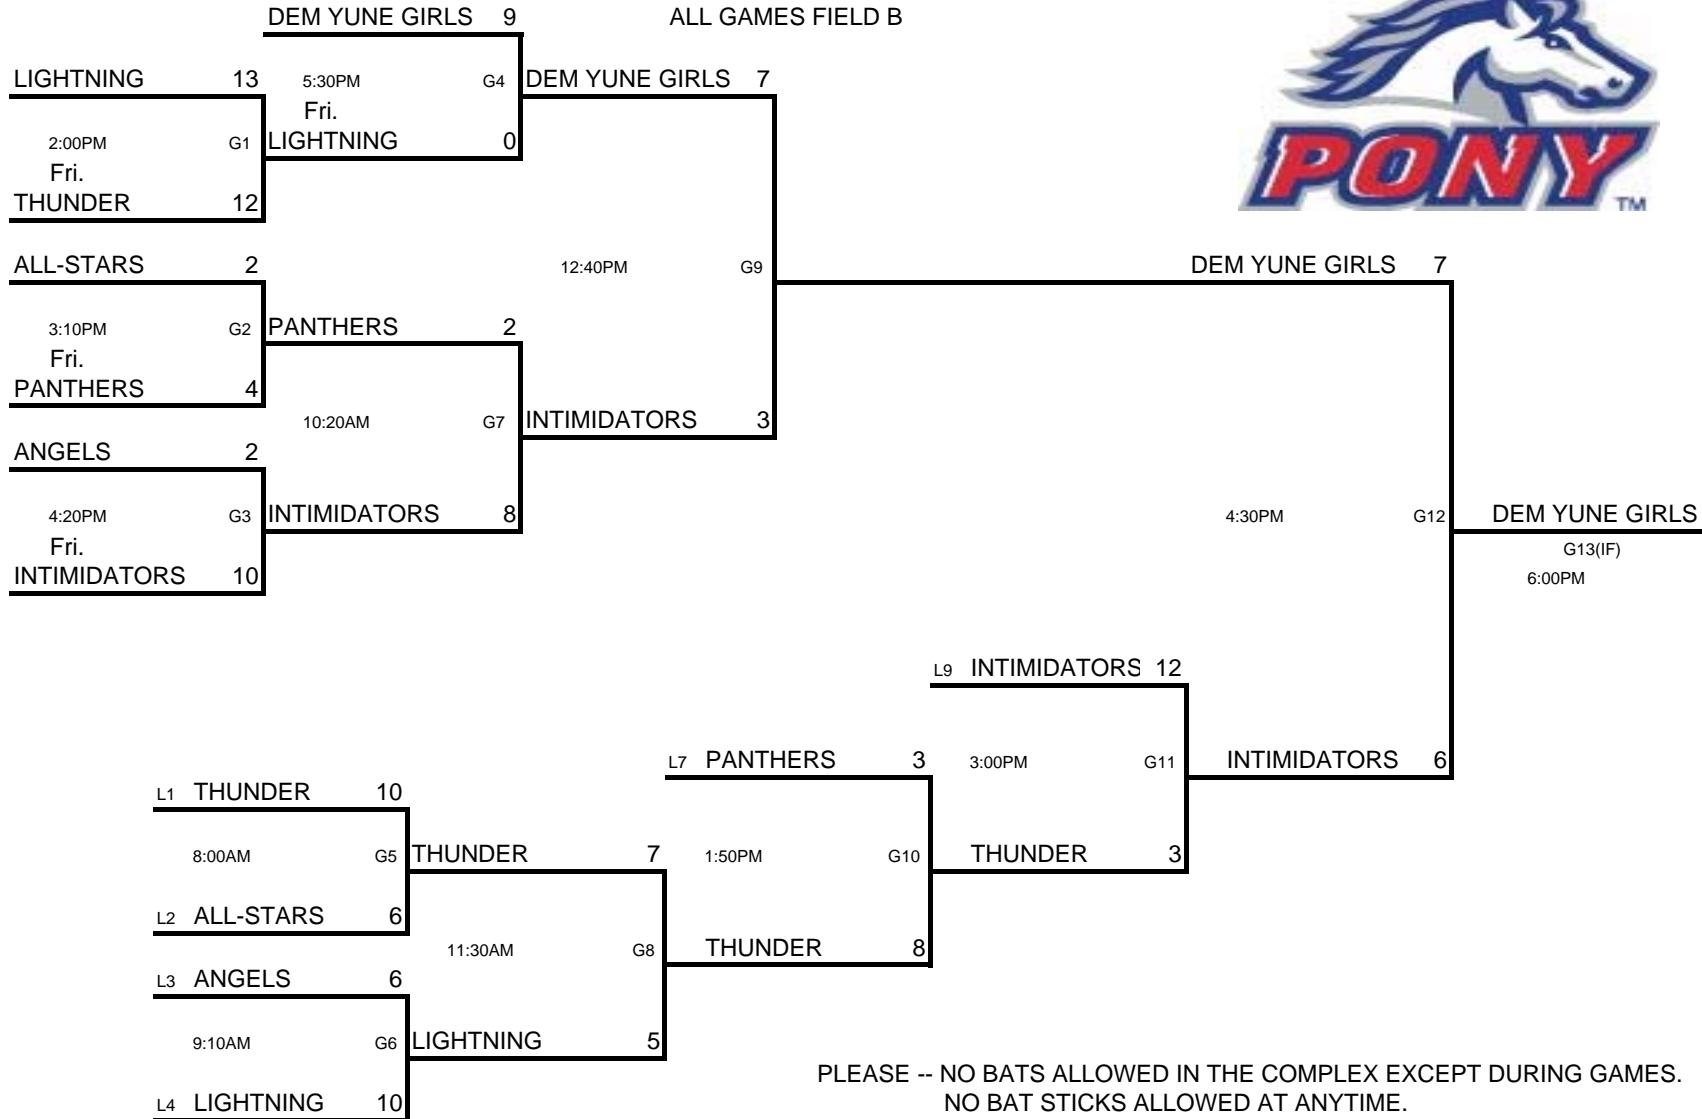

PONY GIRLS SOFTBALL TOURNAMENT BRACKET
7-TEAM DOUBLE ELIMINATION

**2007 PONY National Championship
Slow Pitch Tournament
Slidell, La. July 11 - 14
All Games at SBBA Complex**

Thursday July 12

Games on Field B

8:00 AM				
9:10 AM	Dem Yune Girls	17	Panthers	12
10:20 AM	Intimidators	2	Lightning	3
11:30 AM	Angels	4	Thunder	8
12:40 PM	Intimidators	11	BPA All-Stars	3
6:55 PM	Dem Yune Girls	10	Thunder	3
8:05 PM	Lightning	0	BPA All-Stars	9
9:15 PM	Angels	2	Panthers	9

Red Bracket

	<i>Picayune</i>	W	L
A	Dem Yune Girls	3	
	<i>AYSA</i>		
B	Panthers	2	1
	<i>Vidalia</i>		
C	Angels		3
	<i>Gonzales</i>		
D	Thunder	1	2

Friday July 13

Games on Field B

8:00 AM	Intimidators	11	Lightning	1
9:10 AM	Dem Yune Girls	11	Angels	1
10:20 AM	Intimidators	10	BPA All-Stars	0
11:30 AM	Panthers	3	Thunder	2
12:40 PM	BPA All-Stars	3	Lightning	9
1:50 PM				
2:00 PM	Bracket 1			
3:10 PM	Bracket 2			
4:20 PM	Bracket 3			
5:30 PM	Bracket 4			
7:40 PM				
8:50 PM				

Blue Bracket

	<i>Burleson</i>		
A	Intimidators	3	1
	<i>Lake Charles</i>		
B	Lightning	1	2
	<i>Lafayette</i>		
C	BPA All-Stars	1	2

See Attached Bracket